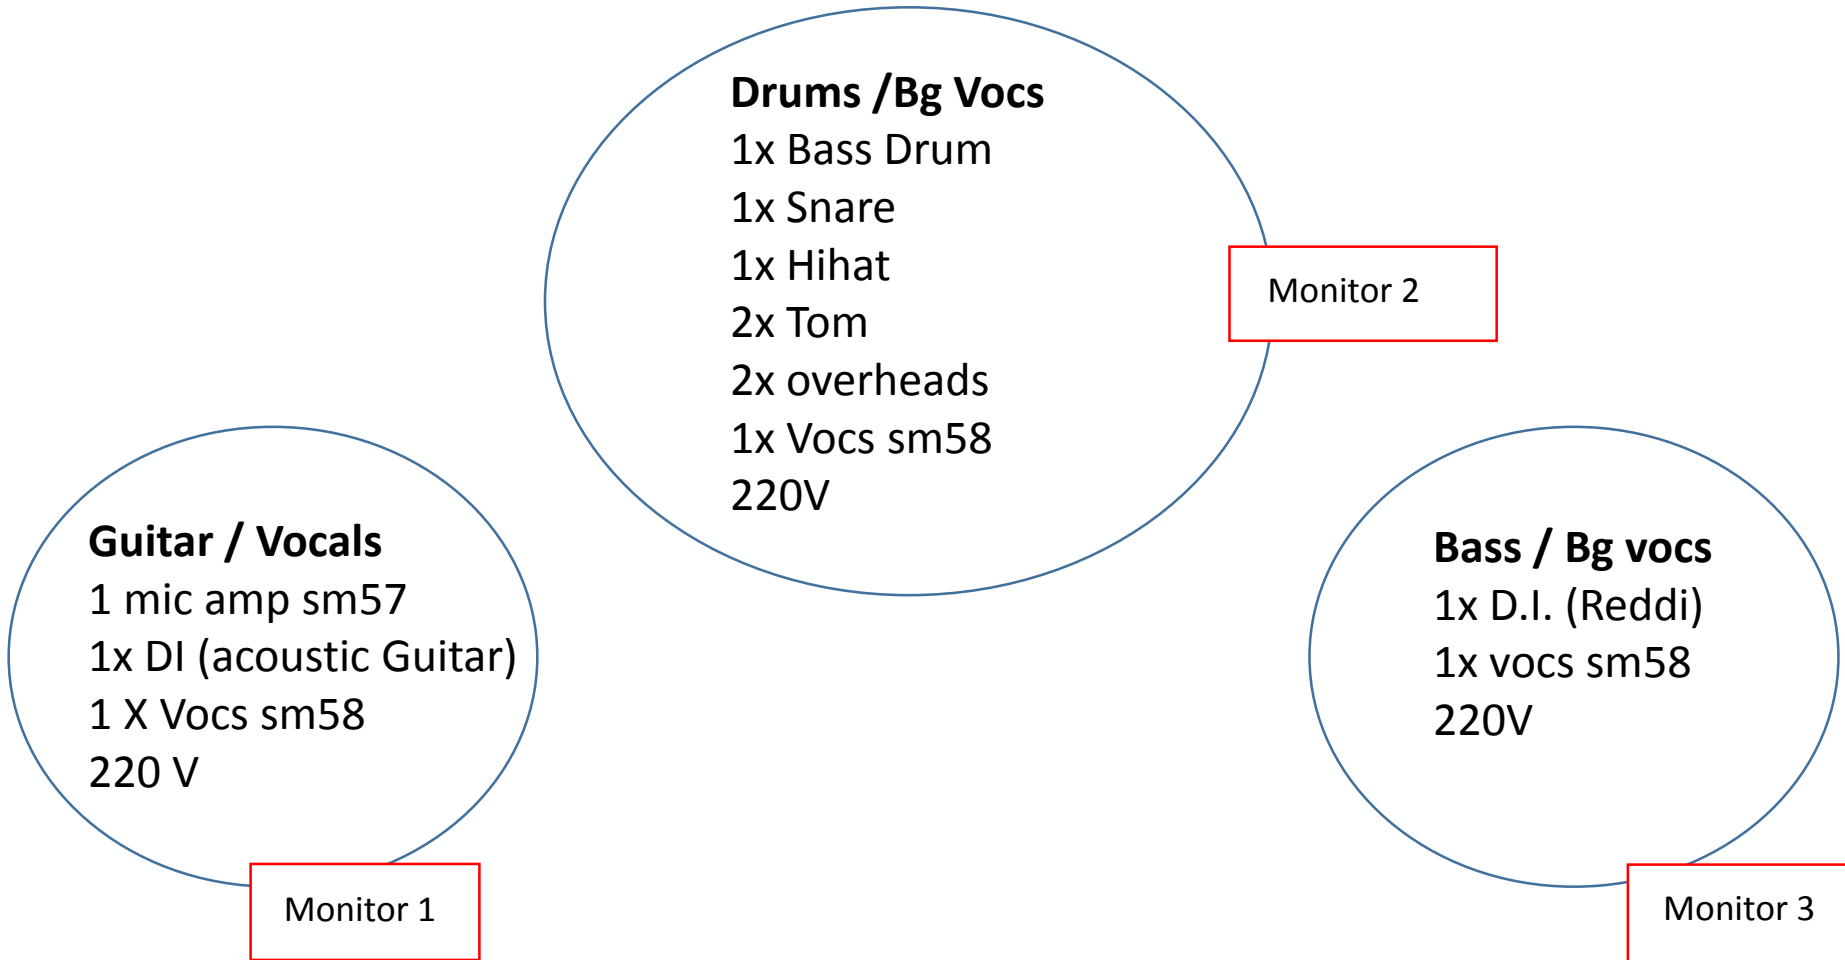

# Hard 2 Handle Stage Rider

# Hard 2 Handle Stage Rider

Input	Instrument	Mic	Insert
01	BD		GATE
02	SNARE		
03	HH		
04	HI TOM		
05	MID TOM		
06	FLOOR TOM		
07	OH L		
08	OH R		
09	BASS DI	REDDI	COMP
10	GUITAR	SM57	COMP
11	GUIT DI	DI BOX	
12	VOCALS DRUMS	SM58	
13	VOCALS BASS	SM58	
14	VOCALS GUITAR	SM58	

**Requirements:** A serious FOH & P.A. system including a professional FOH engineer (unless own engineer is announced)!!! A sufficient monitor system including MIN. 3 wedges in case of changes / impossibilities affecting the above mentioned: CALL THE NUMBER BELOW!